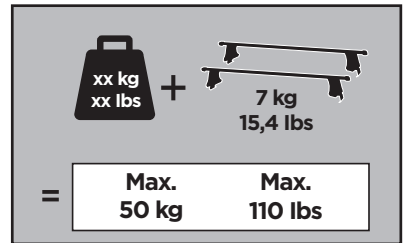

Thule Rapid System Kit 1151

> Instructions

HONDA HR-V, 3-dr SUV, 99-01, 02-05*

HONDA HR-V, 5-dr SUV, 00-01, 02-05*

* with roof spoiler

ISO 11154-E

141151

C.20151124
519-1151-02

Bring your life

thule.com

43 x4

294 x2

x1

295 x2

x1

1

	X (scale)	X (mm)	X (inch)
HONDA HR-V , 3-dr SUV, 99-01, 02-05*	42	1071	42 1/8
HONDA HR-V , 5-dr SUV, 00-01, 02-05*	42	1071	42 1/8

	Y (scale)	Y (mm)	Y (inch)
HONDA HR-V , 3-dr SUV, 99-01, 02-05*	38	1031	40 5/8
HONDA HR-V , 5-dr SUV, 00-01, 02-05*	38	1031	40 5/8

2

HONDA HR-V, 3-dr SUV, 99-01, 02-05*

HONDA HR-V, 5-dr SUV, 00-01, 02-05*

3

	W (mm)	Z (mm)	W (inch)	Z (inch)
HONDA HR-V, 3-dr SUV, 99-01, 02-05*	400	700	15 3/4	27 1/2
HONDA HR-V, 5-dr SUV, 00-01, 02-05*	400	700	15 3/4	27 1/2