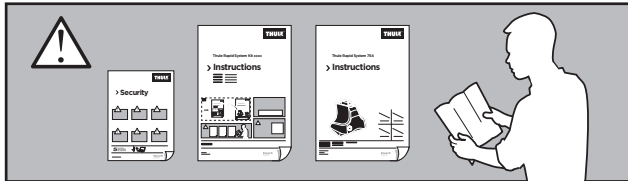

Thule Rapid System Kit 1151

> Instructions

HONDA HR-V, 3-dr SUV, 99-01, 02-05*

HONDA HR-V, 5-dr SUV, 00-01, 02-05*

* with roof spoiler

ISO 11154-E

141151

C.20151124
519-1151-02